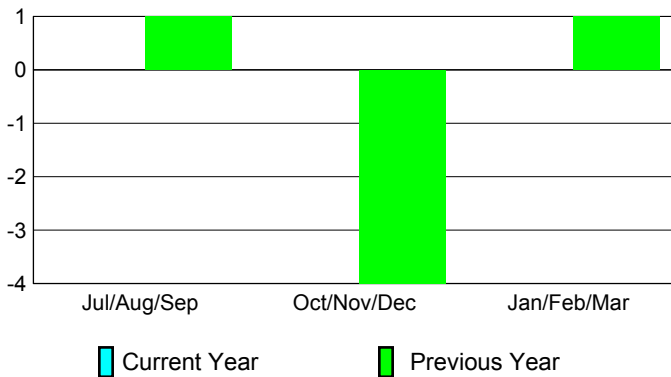

Comparison of Club Gain/Loss

Current Year Compared to the Previous Year