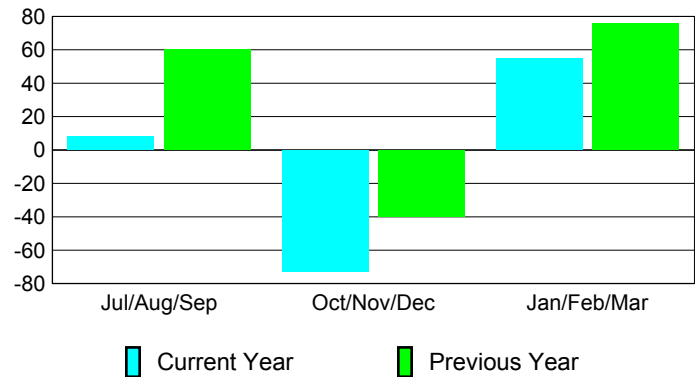

Comparison of Membership Gain/Loss

Current Year Compared to the Previous Year