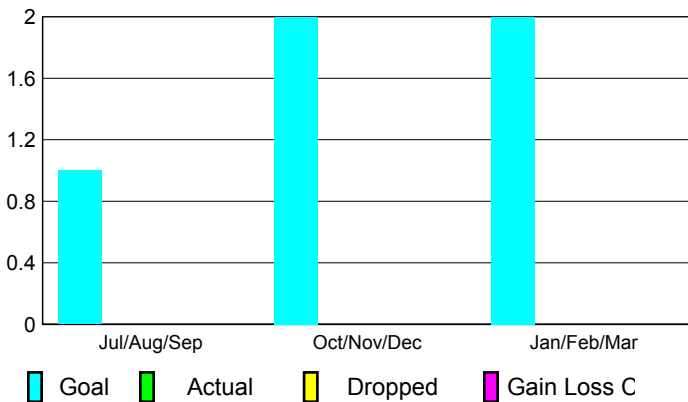

2008-2009 GMT Quarterly Report for District (or Undistricted) **District 310 D**

GMT: **SOMSAKDI LOVISUTH**

Location: **THAILAND**

GMT CA: **5**

CLUBS

Club Results 2008-2009

Clubs 2007-2008

Month	New Club Goal	Actual New Clubs	Actual Dropped Clubs	Gain/Loss of Clubs	Gain/Loss of Clubs
Jul/Aug/Sep	1	0	0	0	1
Oct/Nov/Dec	2	0	0	0	-4
Jan/Feb/Mar	2	0	0	0	1
Totals	5	0	0	0	-2

Club Results 2008-2009

Goal, New, Dropped, Gain/Loss